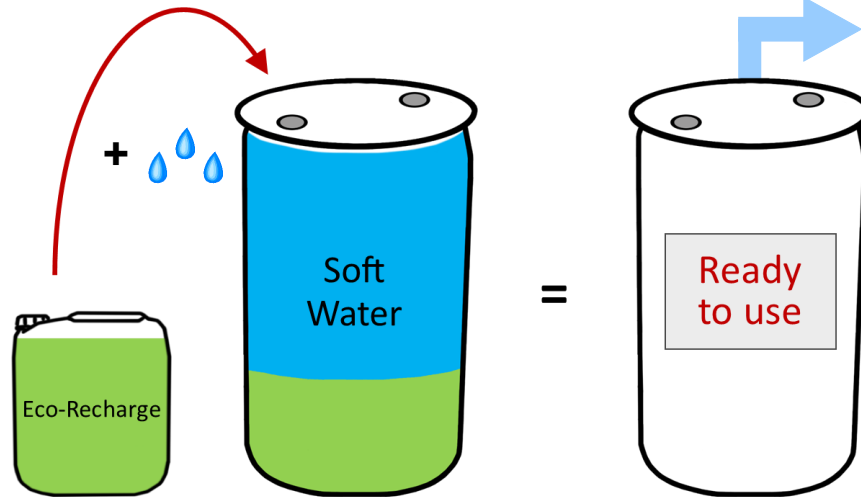

## INSTRUCTIONS

Use for cleaning printing plates, difficult inks & offset varnishes.

Dilute the pure product 5 to 10 times for rinsing the printing units.

- **Quick'Wash PREMIUM**  
Eco-recharge 19 kg net
- **Quick'Wash BOOSTER**  
Eco-recharge 19 kg net
- **Quick'Wash BOOSTER PLUS**  
Eco-recharge 49 kg net